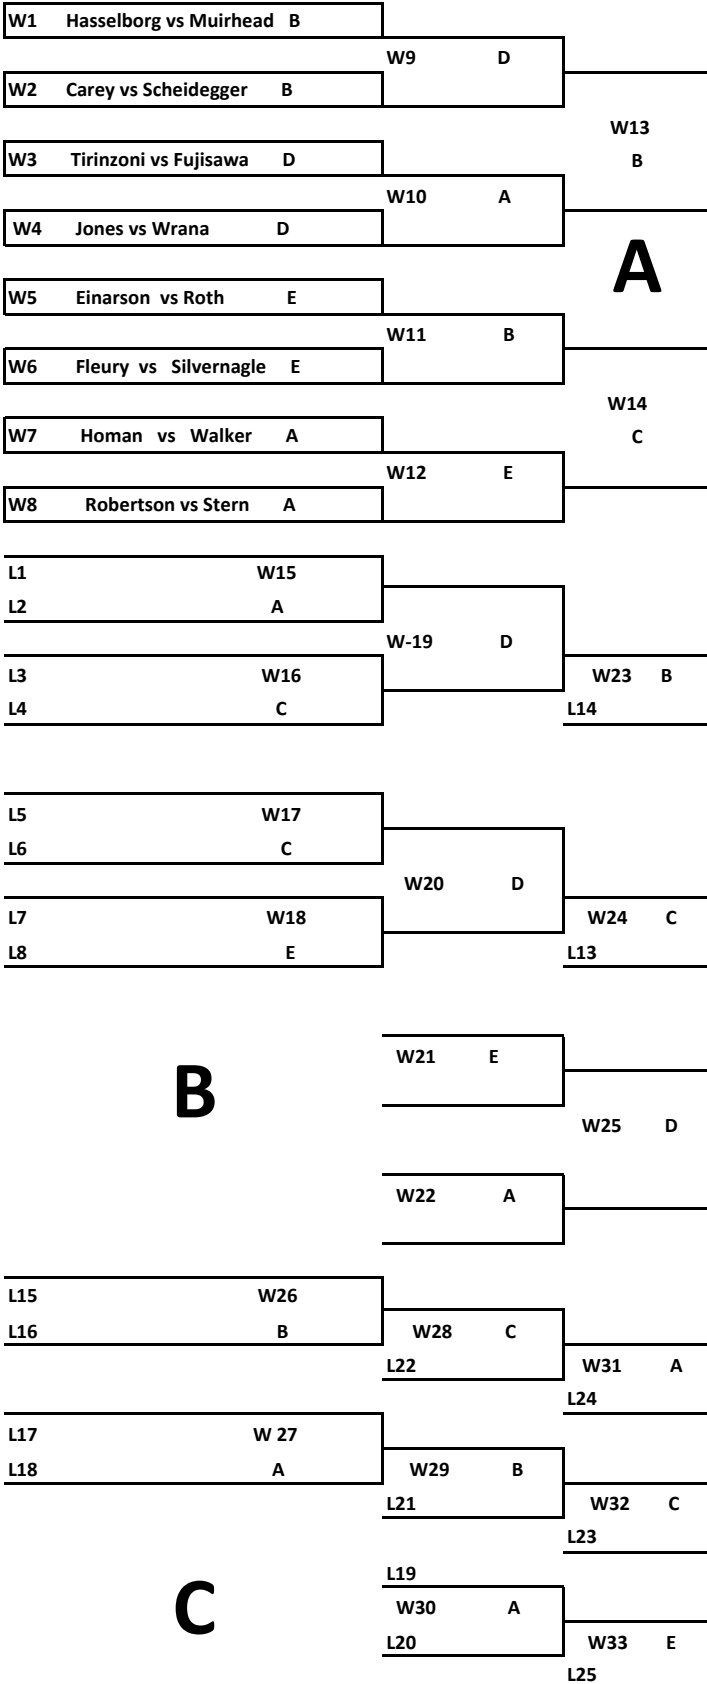

2019 Meridian Canadian Open WOMEN

Draw Schedule

Note: Sheet assignment may be changed

	Draw	A	B	C	D	E
Tuesday January 8						
7:00pm	1	M1	M5	M6	M7	M8
Wednesday January 9						
8:00am	2	W8	W2	M3	W3	W5
11:30am	3	M2	W1	M4	W4	W6
3:00pm	4	W7	M12	M11	M17	M18
7:00pm	5	W10	M10	M15	W9	M9
Thursday January 10						
8:00am	6	W15	W11	W16	W18	W12
11:30am	7	M16	M20	M14	M13	W17
3:00pm	8	W22	W13	W14	W19	W21
7:00pm	9	M22	M27	M21	W20	M19
Friday January 11						
8:00am	10	W27	W26		M26	
11:30am	11	M30	W23	W24	W25	M29
3:00pm	12	W30	W29	W28	M25	M28
6:30pm	13	W31	M23	W32	M24	W33
Saturday January 12						
8:00am	14		M31	M33	M32	
11:30am	15	Women's Quarter Finals				
3:00pm	16	Men's Quarter Finals				
7:00pm	17	Men's Women's Semifinals				
Sunday January 13						
11:30am	18	Men's Final				
3:00pm	19	Women's Final				